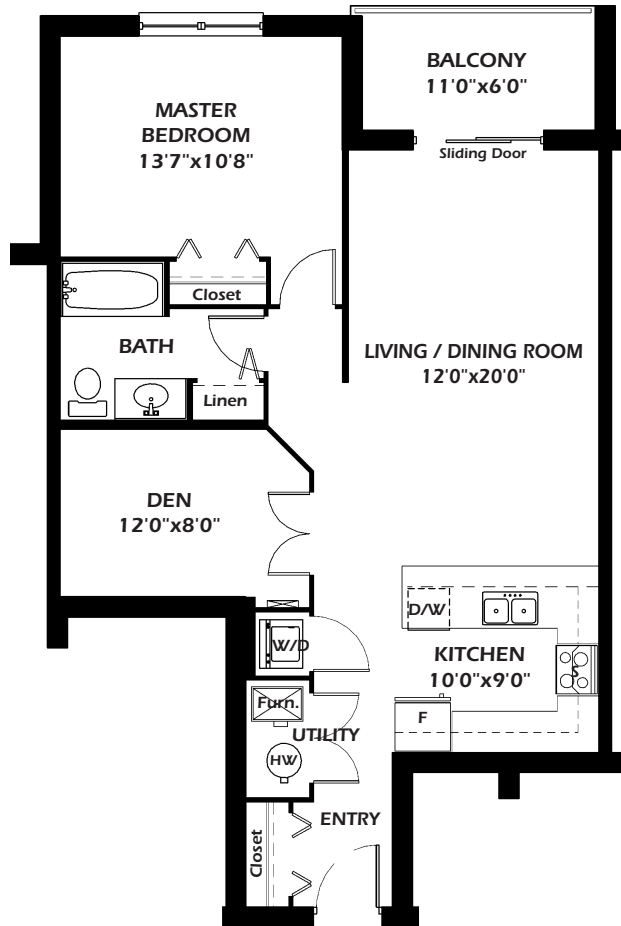

# The Bird's Mill

1 Bedroom + Den 892 Sq. Ft.

*Unit Locations*