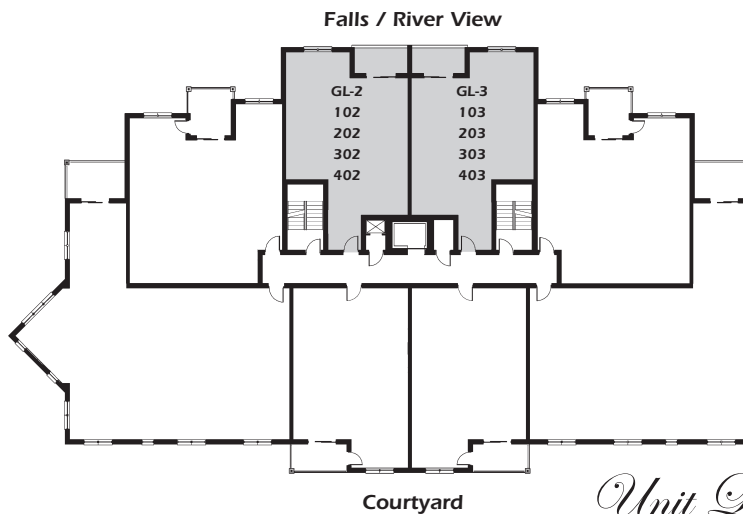

# The Bird's Mill

1 Bedroom + Den 892 Sq. Ft.

*Unit Locations*