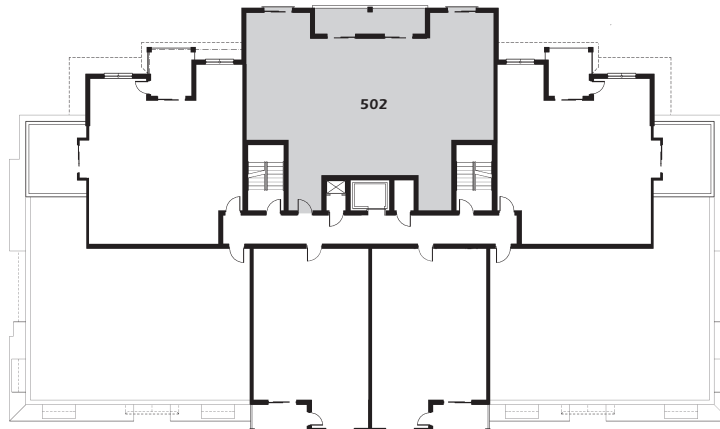

The Holiday House

2 Bedroom 1786 Sq. Ft.

Falls / River View

Courtyard

Unit Location