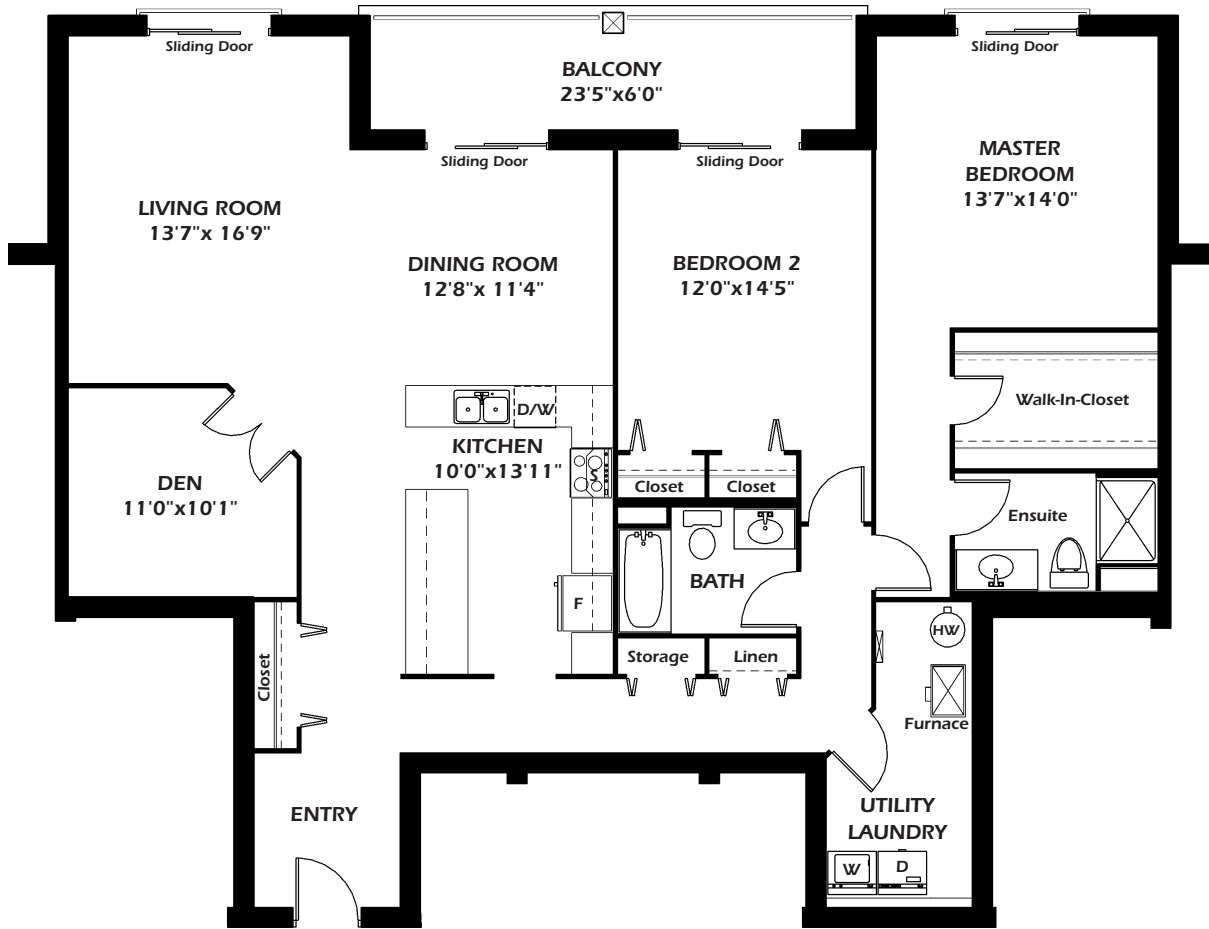

The Holiday House

2 Bedroom 1786 Sq. Ft.

Falls / River View

Courtyard

Unit Location