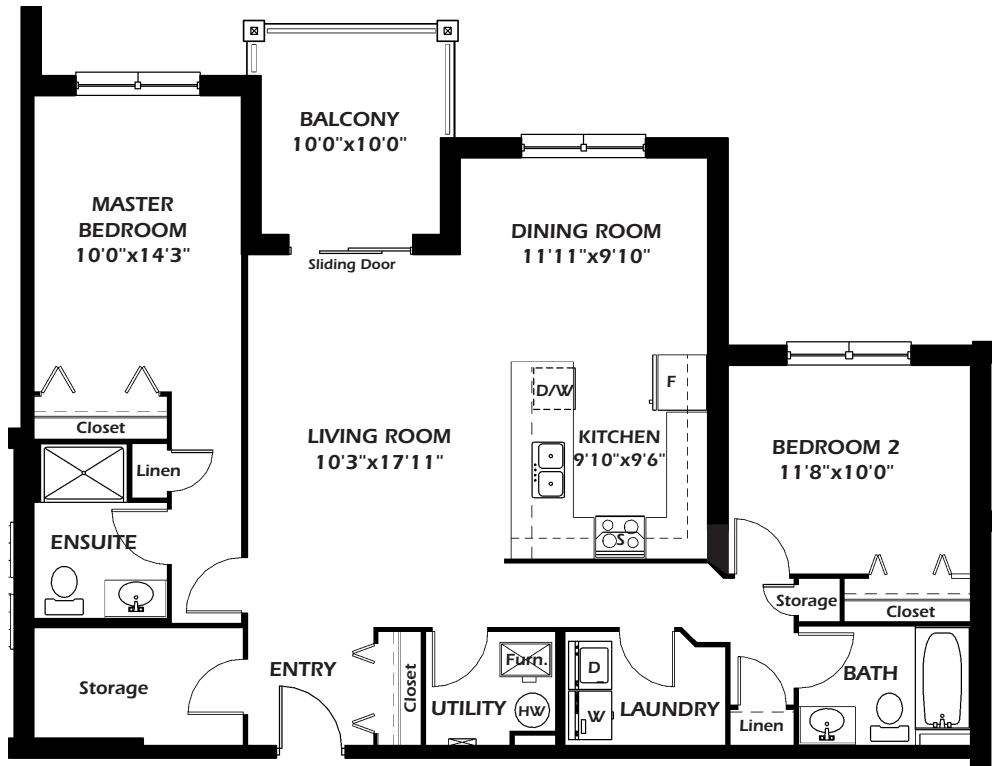

The Mackinaw

2 Bedroom 1236 Sq. Ft.

Falls / River View

Courtyard

Unit Location