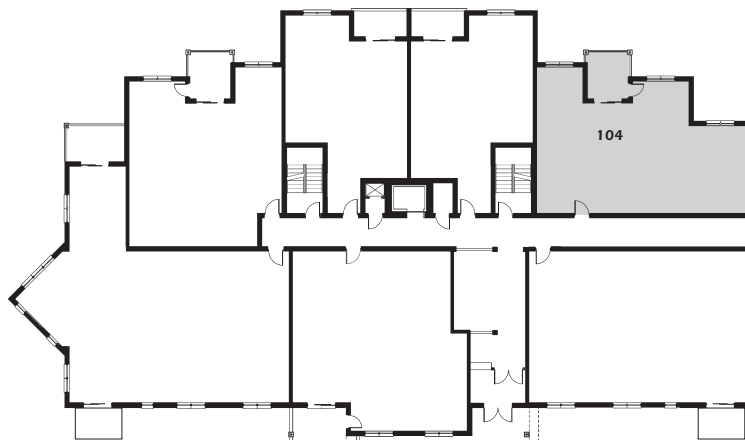

The Mackinaw

2 Bedroom 1236 Sq. Ft.

Falls / River View

Courtyard

Unit Location