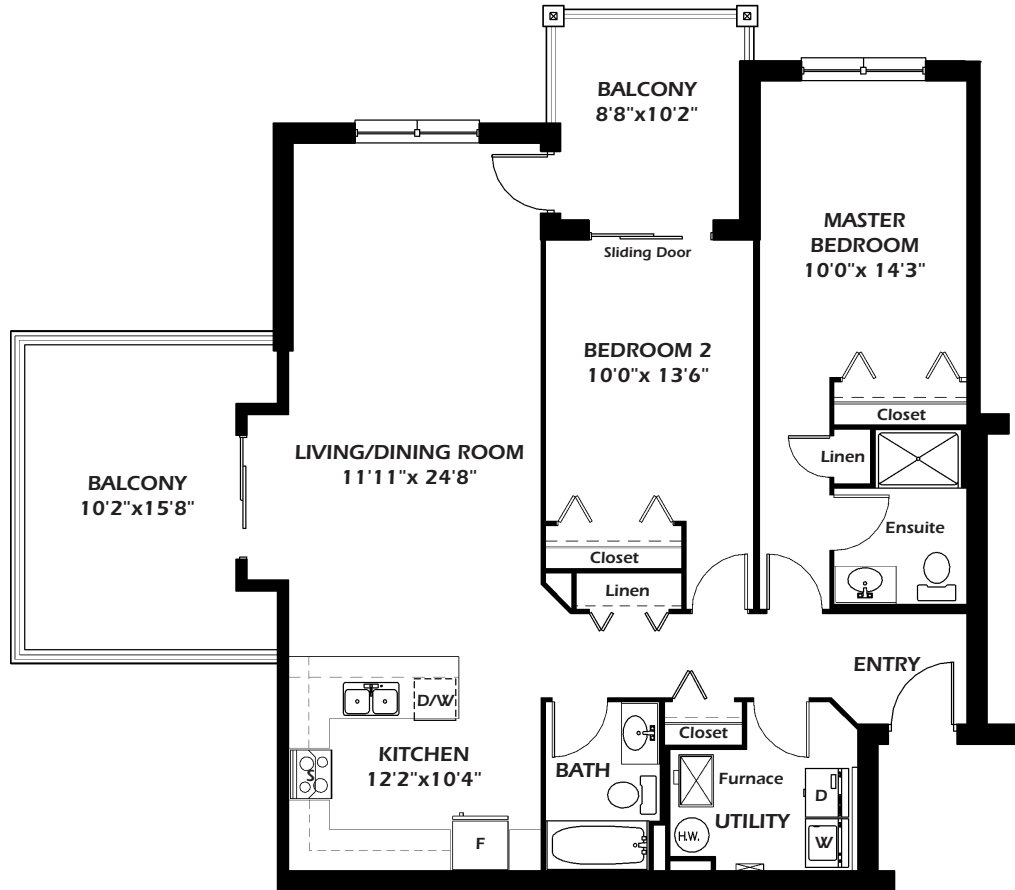

# The Minnett

2 Bedroom 1217 Sq. Ft.

Falls / River View

Courtyard

Unit Locations