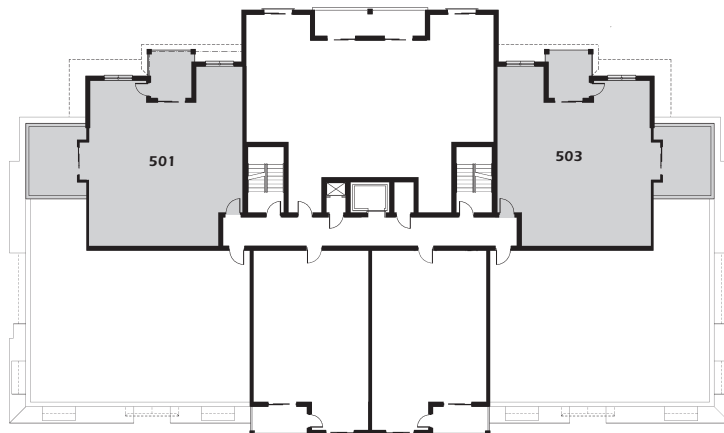

# The Minnett

2 Bedroom 1217 Sq. Ft.

Falls / River View

Courtyard

Unit Locations