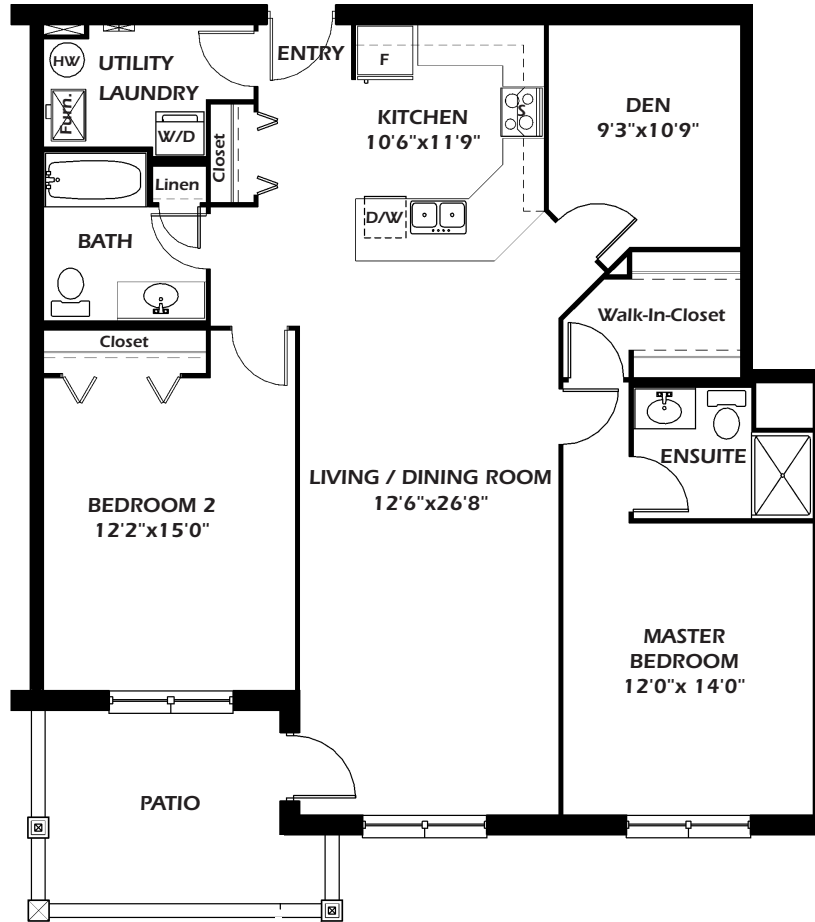

The Ojibwa

2 Bedroom + Den 1365 Sq. Ft.

Falls / River View