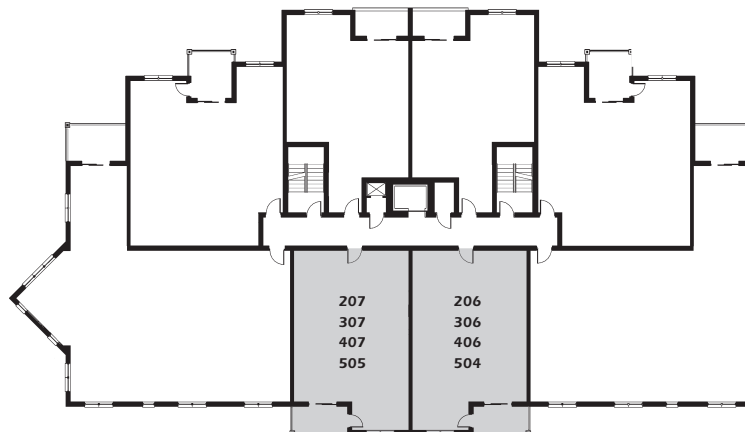

The Queen's

1 Bedroom + Den 920 Sq. Ft.

Falls / River View

Courtyard

Unit Locations