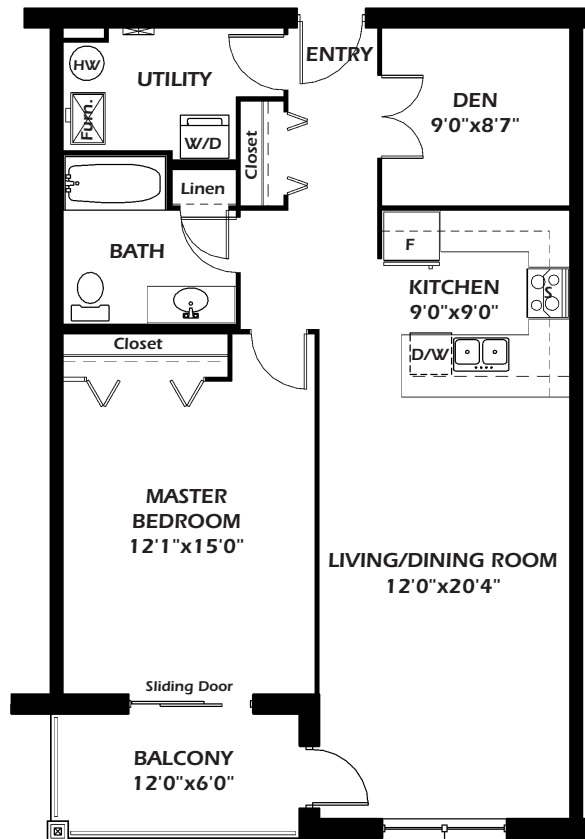

The Queen's

1 Bedroom + Den 920 Sq. Ft.

Falls / River View

Courtyard

Unit Locations