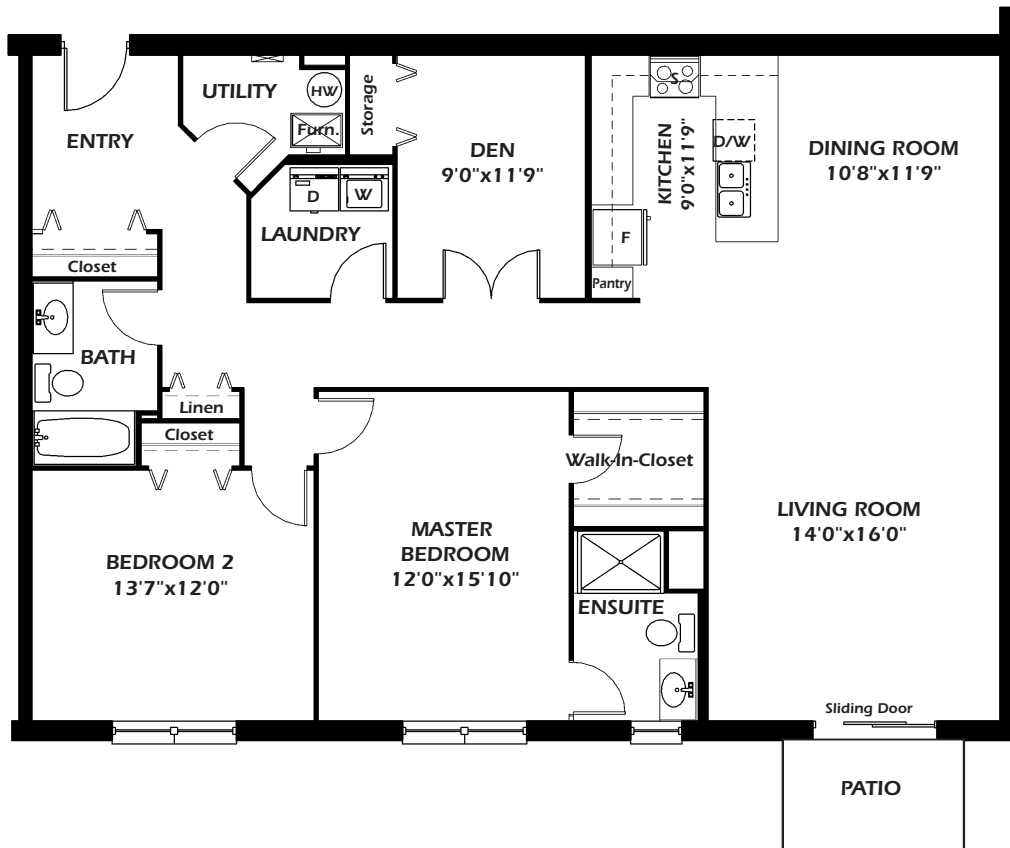

# The River Driver

2 Bedroom + Den 1592 Sq. Ft.

Falls / River View