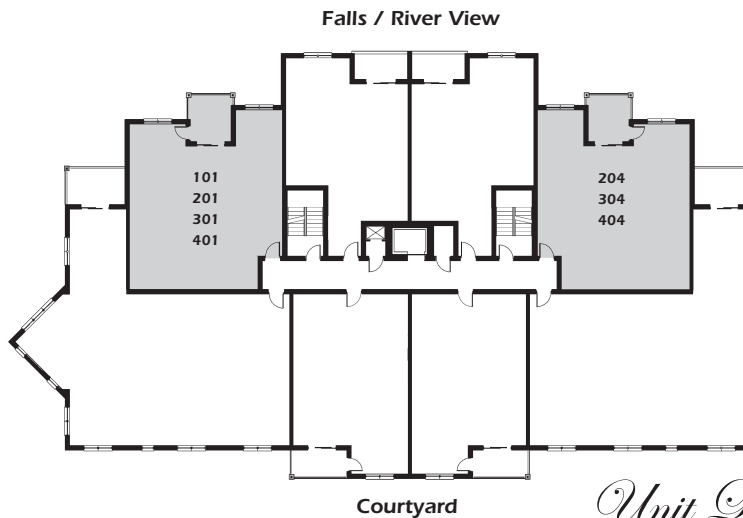

The Silver Bridge

2 Bedroom 1178 Sq. Ft.

Unit Locations