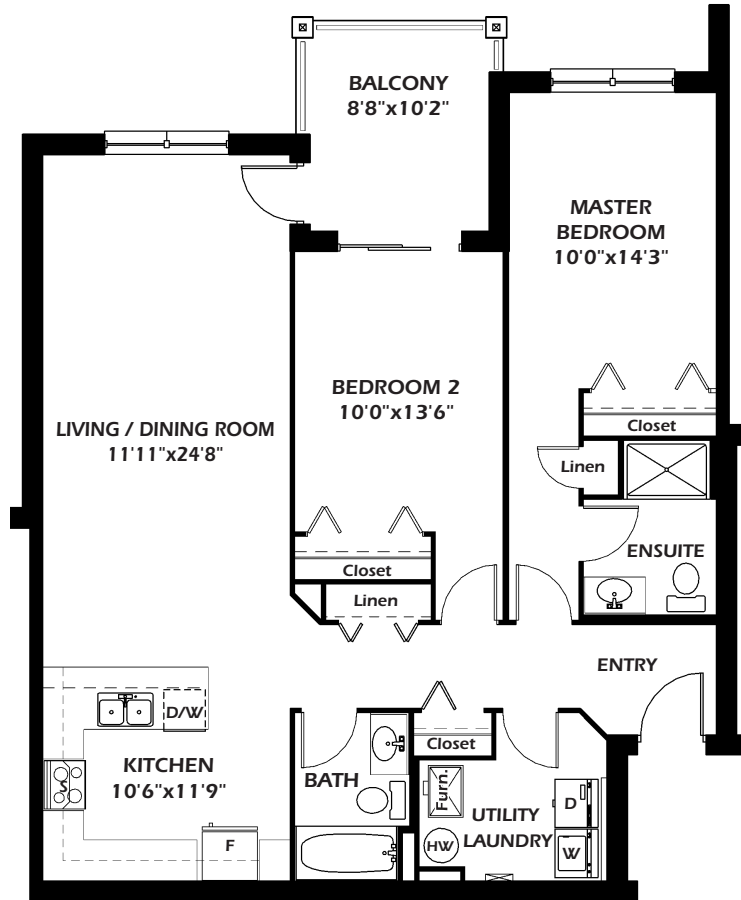

The Silver Bridge

2 Bedroom 1178 Sq. Ft.

Unit Locations