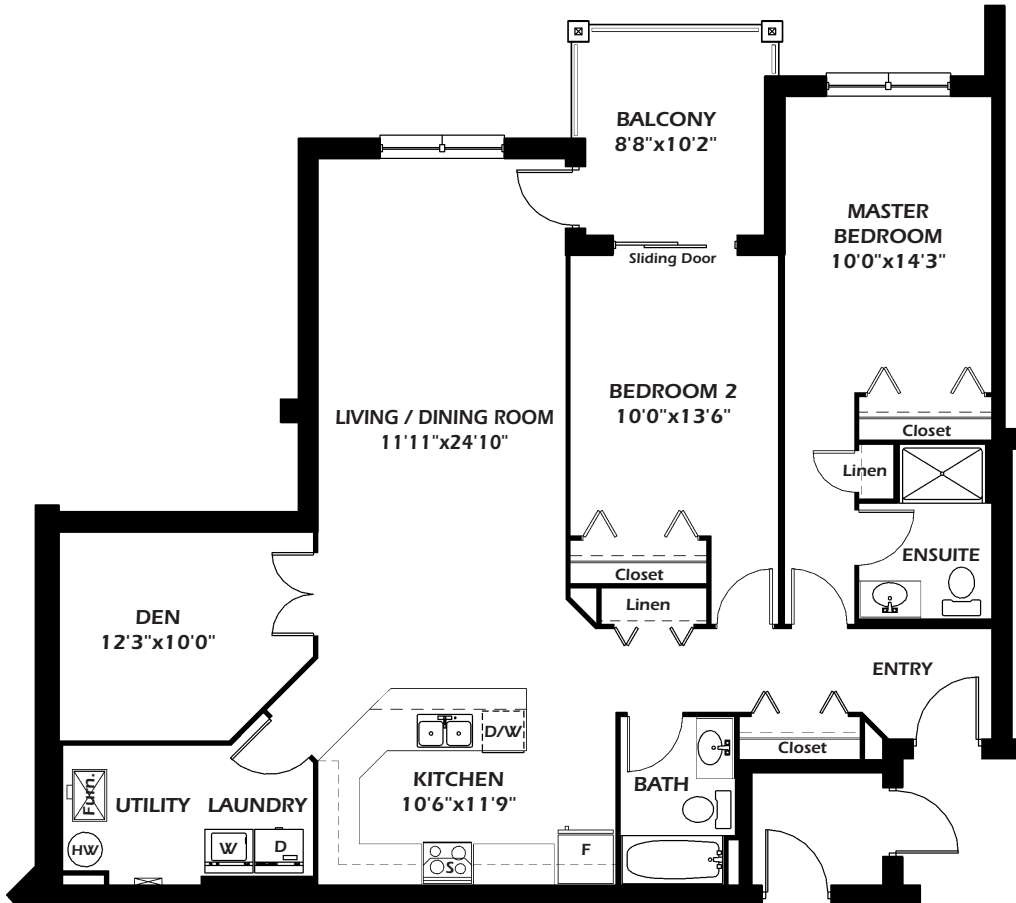

The Tannery

2 Bedroom + Den 1361 Sq. Ft.

Falls / River View

Unit Locations