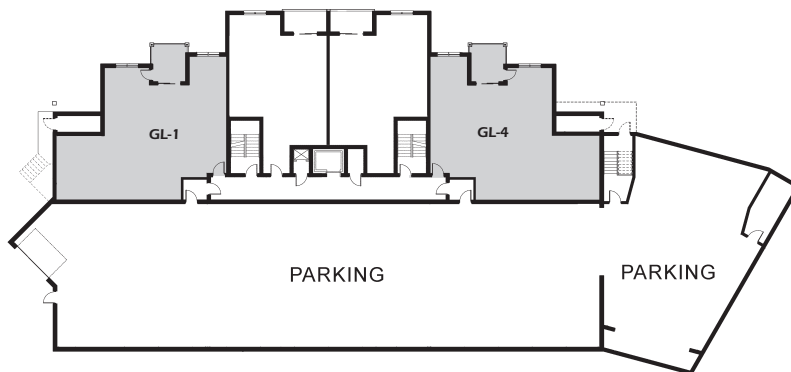

The Tannery

2 Bedroom + Den 1361 Sq. Ft.

Falls / River View

Unit Locations