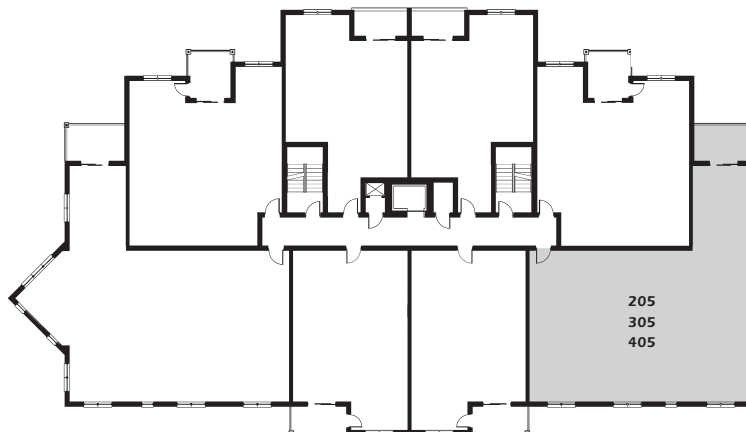

# The Victoria

2 Bedroom + Den 1853 Sq. Ft.

Falls / River View

Courtyard

Unit Locations