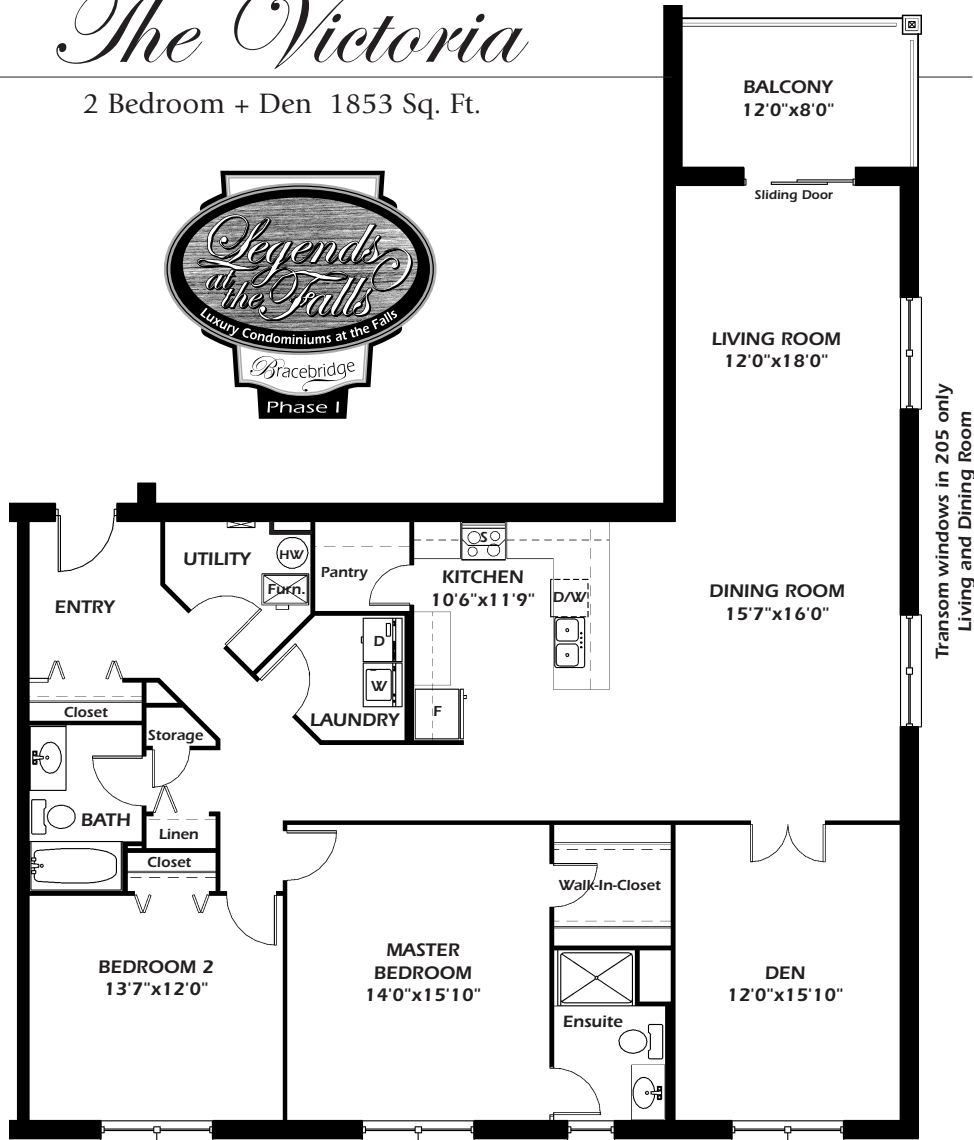

# The Victoria

2 Bedroom + Den 1853 Sq. Ft.

Falls / River View

Courtyard

Unit Locations