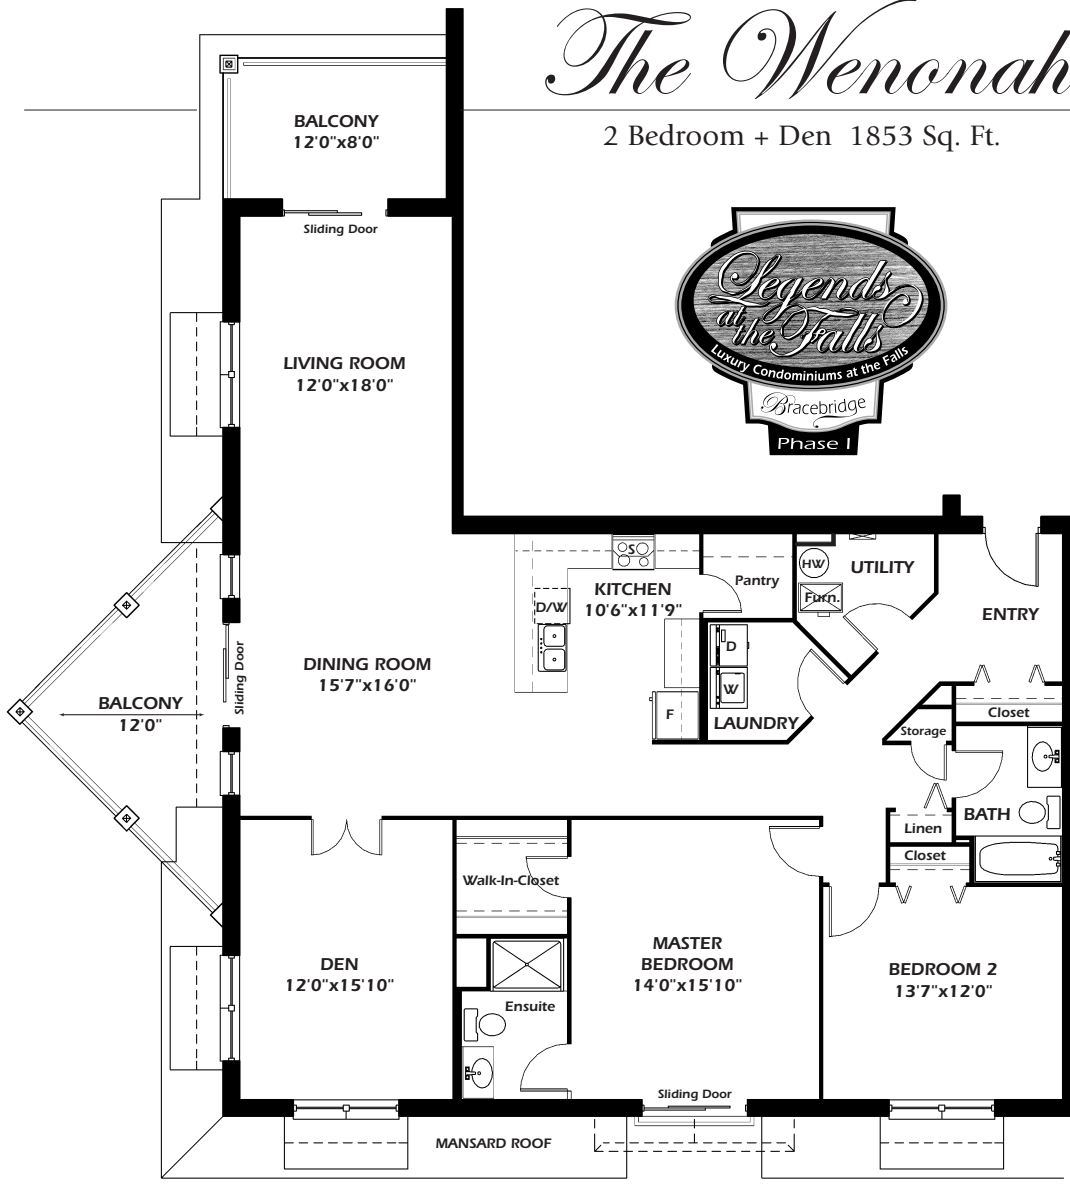

The Wenonah

2 Bedroom + Den 1853 Sq. Ft.

Falls / River View

Courtyard

Unit Location