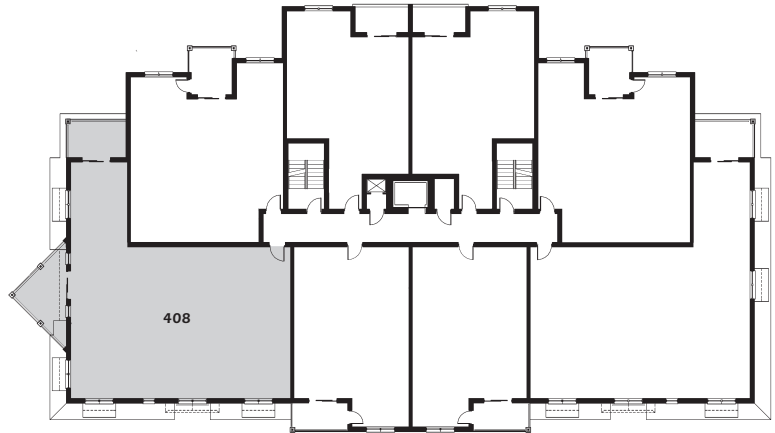

The Wenonah

2 Bedroom + Den 1853 Sq. Ft.

Falls / River View

Courtyard

Unit Location