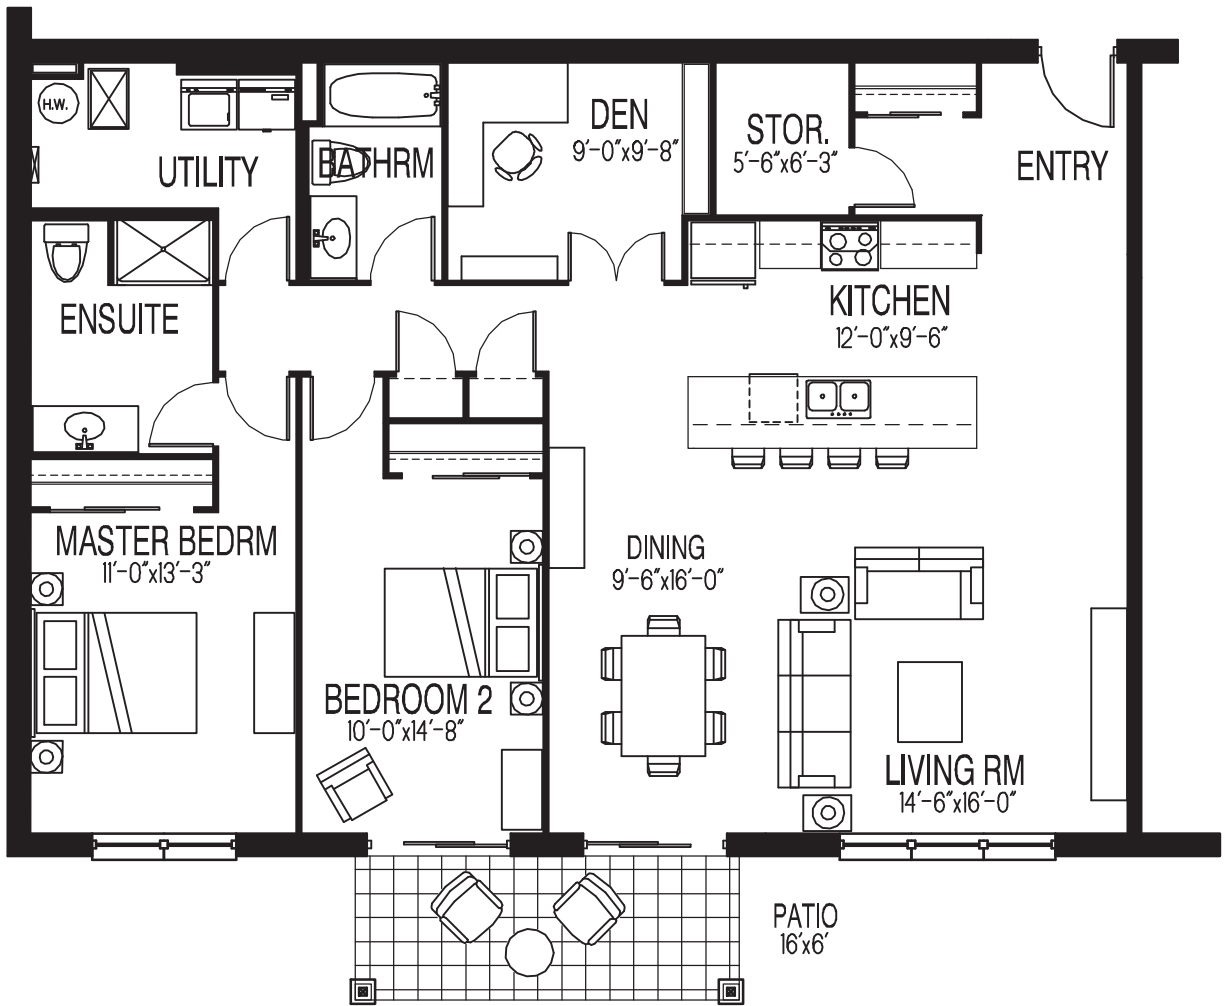

The Beardmore

1558 sq/ft

Phase II

Features

Courtyard View
 2 Bedroom with Den
 Storage room in unit

Ground floor patio off 2nd Bedrm
 Large Island with open concept living
 Living Room has large 9' wide window

Key plans

Artist's Concept Only - All measurements and specifications are approximate and subject to change at the builders discretion. Actual construction may not conform to this design concept. E.& O.E.