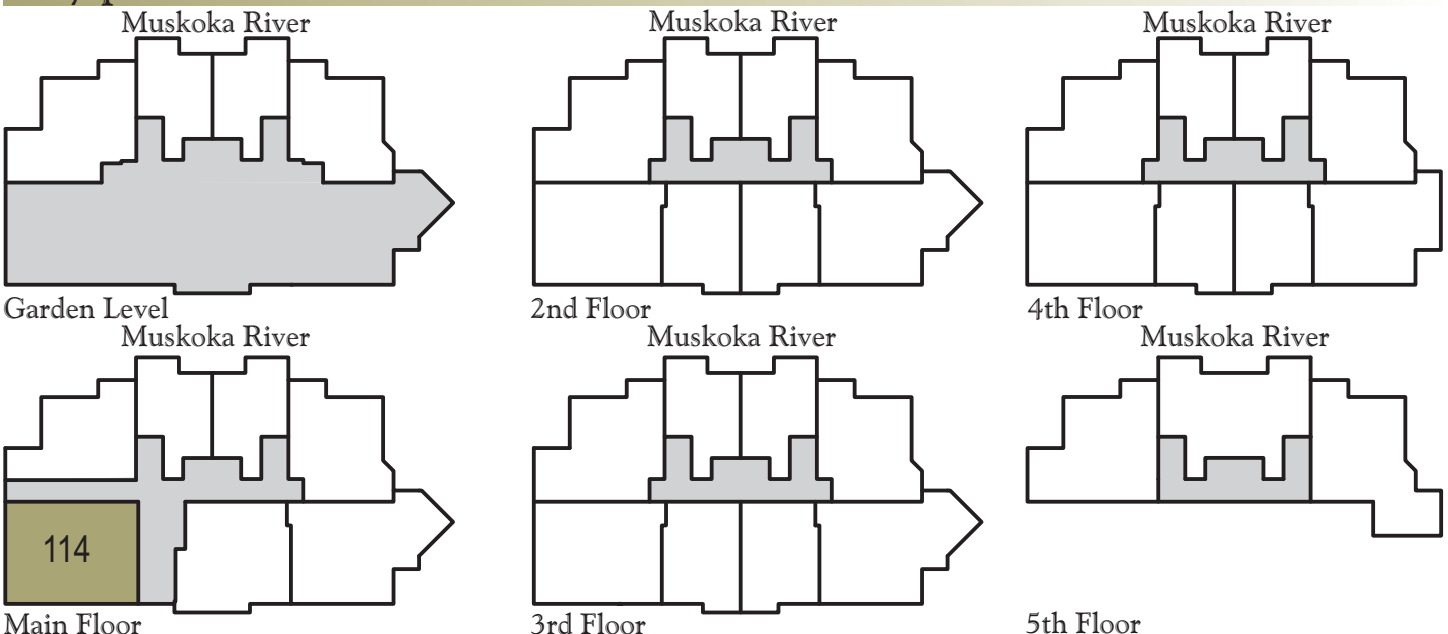

The Beardmore

1558 sq/ft

Phase II

Features

Courtyard View
 2 Bedroom with Den
 Storage room in unit

Ground floor patio off 2nd Bedrm
 Large Island with open concept living
 Living Room has large 9' wide window

Key plans

Artist's Concept Only - All measurements and specifications are approximate and subject to change at the builders discretion. Actual construction may not conform to this design concept. E.& O.E.