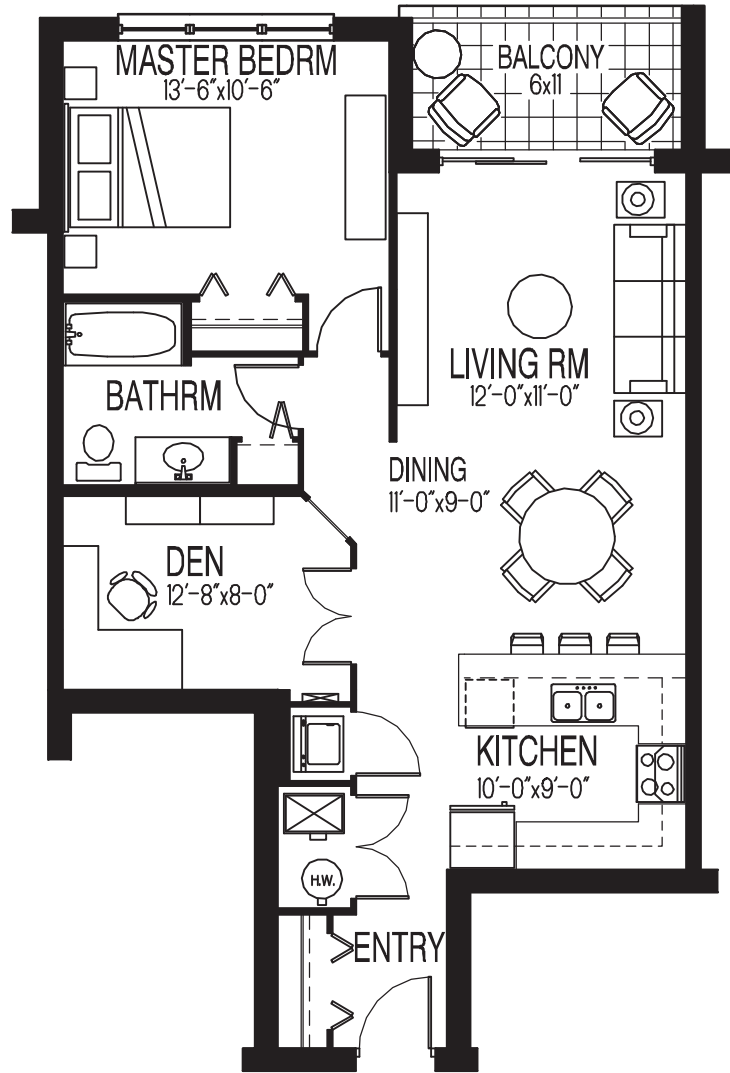

The Birds Mill

892 sq/ft

Phase II

Features

Facing Muskoka River
1 Bedroom with Den.

Living Room has large 9' wide patio door
Master Bedrm. has large 9' wide window

Key plans

Artist's Concept Only - All measurements and specifications are approximate and subject to change at the builders discretion. Actual construction may not conform to this design concept. E. & O.E.