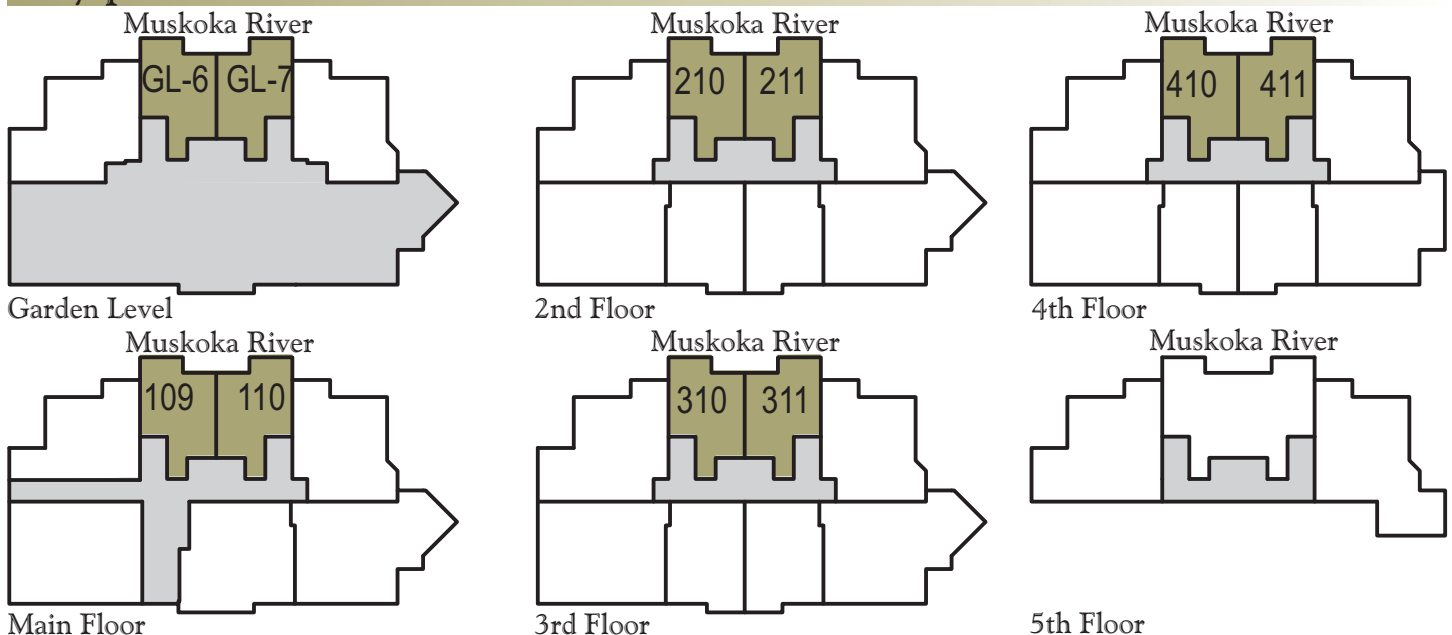

The Birds Mill

892 sq/ft

Phase II

Features

Facing Muskoka River
1 Bedroom with Den.

Living Room has large 9' wide patio door
Master Bedrm. has large 9' wide window

Key plans

Artist's Concept Only - All measurements and specifications are approximate and subject to change at the builders discretion. Actual construction may not conform to this design concept. E. & O.E.