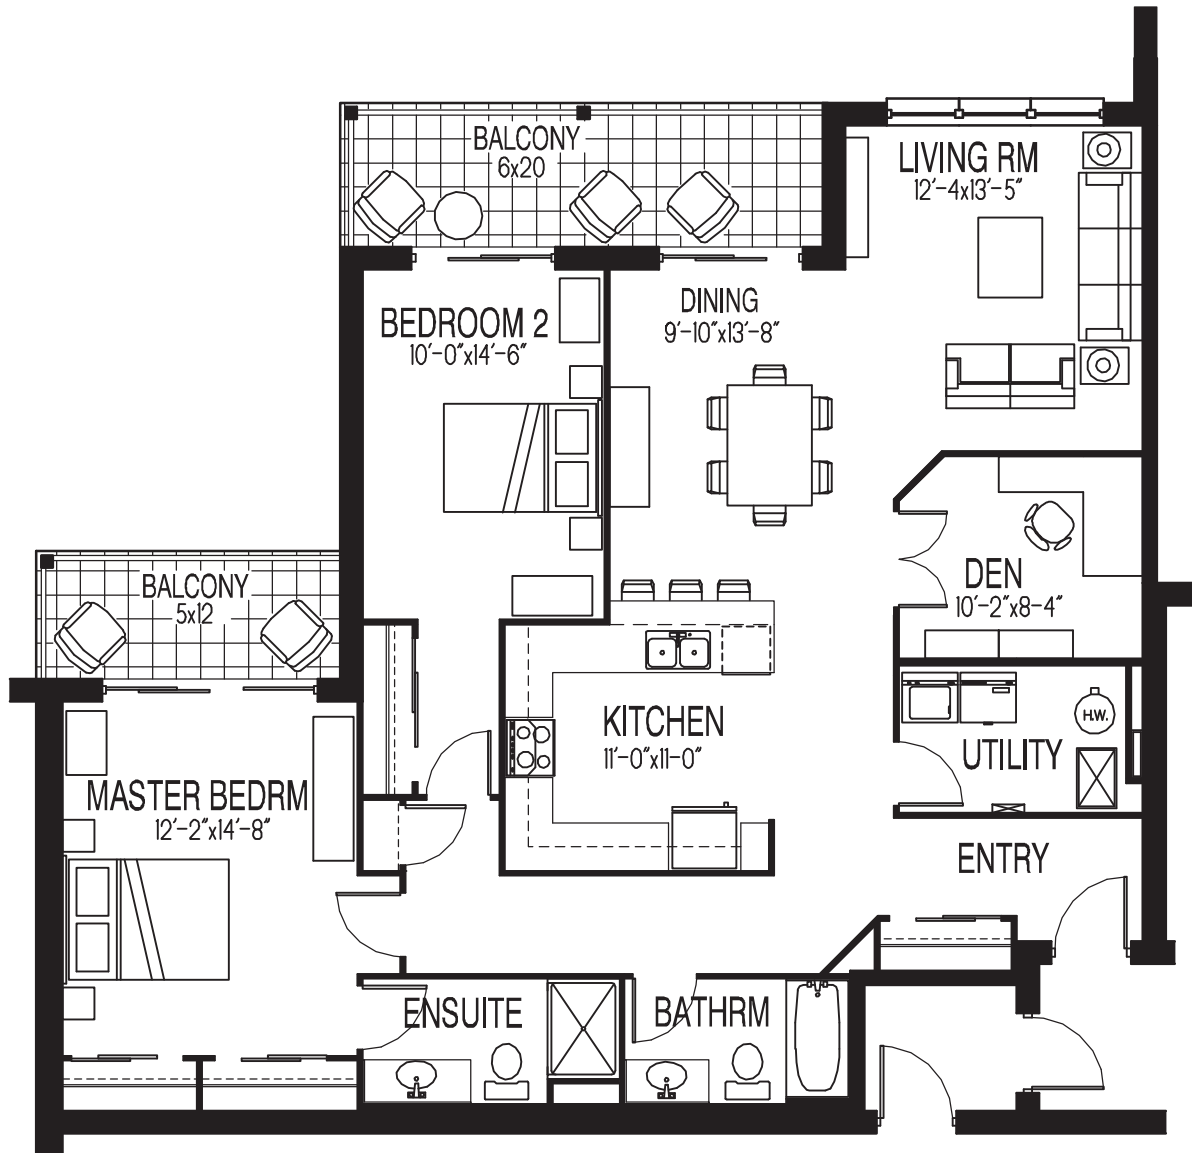

The Grove

1457 sq/ft

Phase II

Features

Facing Muskoka River
 2 Bedroom with Den.
 Private balcony off Master Bedrm.

2nd Balcony access from 2nd Bedrm. & Dining Rm.
 Master Bedrm. has large 9' wide patio door
 Living Room has large 9' wide window

Key plans