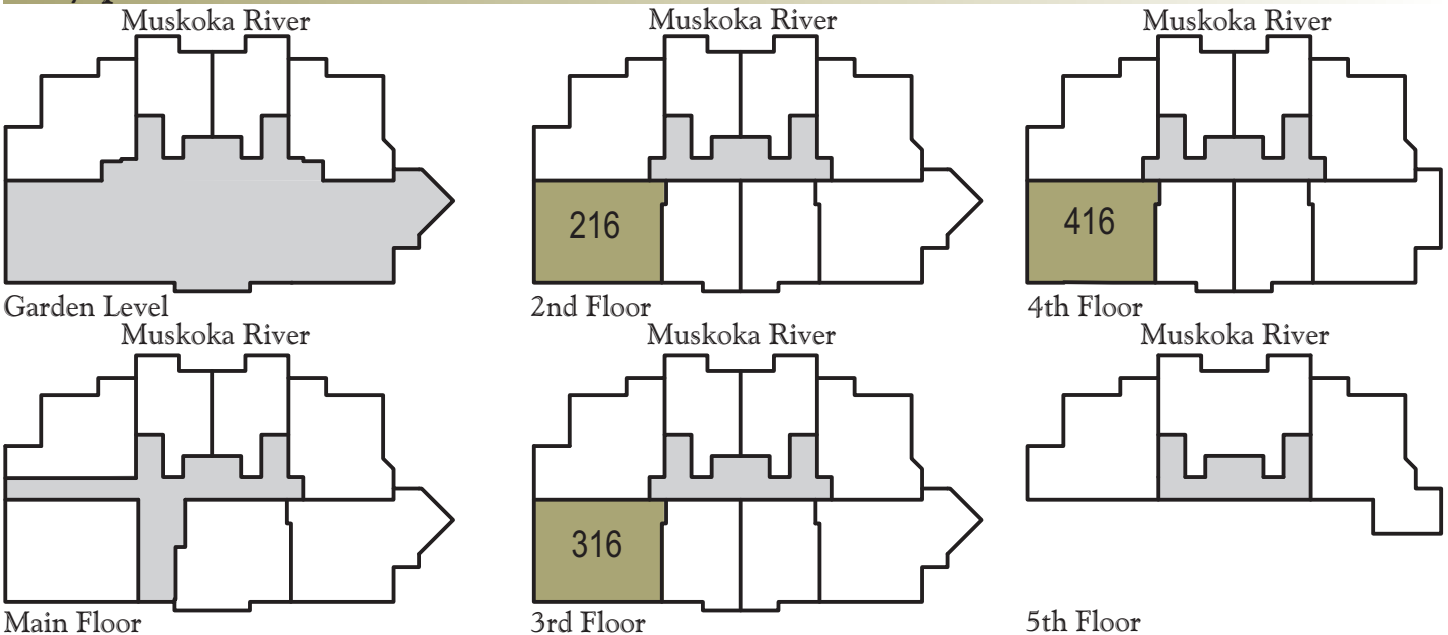

# The Kimberly

1538 sq/ft

Phase II

## Features

Courtyard View  
 2 Bedroom with Den  
 Storage room in unit

Balcony off Dining and 2nd Bedrm.  
 Large Island with open concept living  
 Living Room has large 9' wide window

## Key plans

Artist's Concept Only - All measurements and specifications are approximate and subject to change at the builders discretion. Actual construction may not conform to this design concept. E.& O.E.