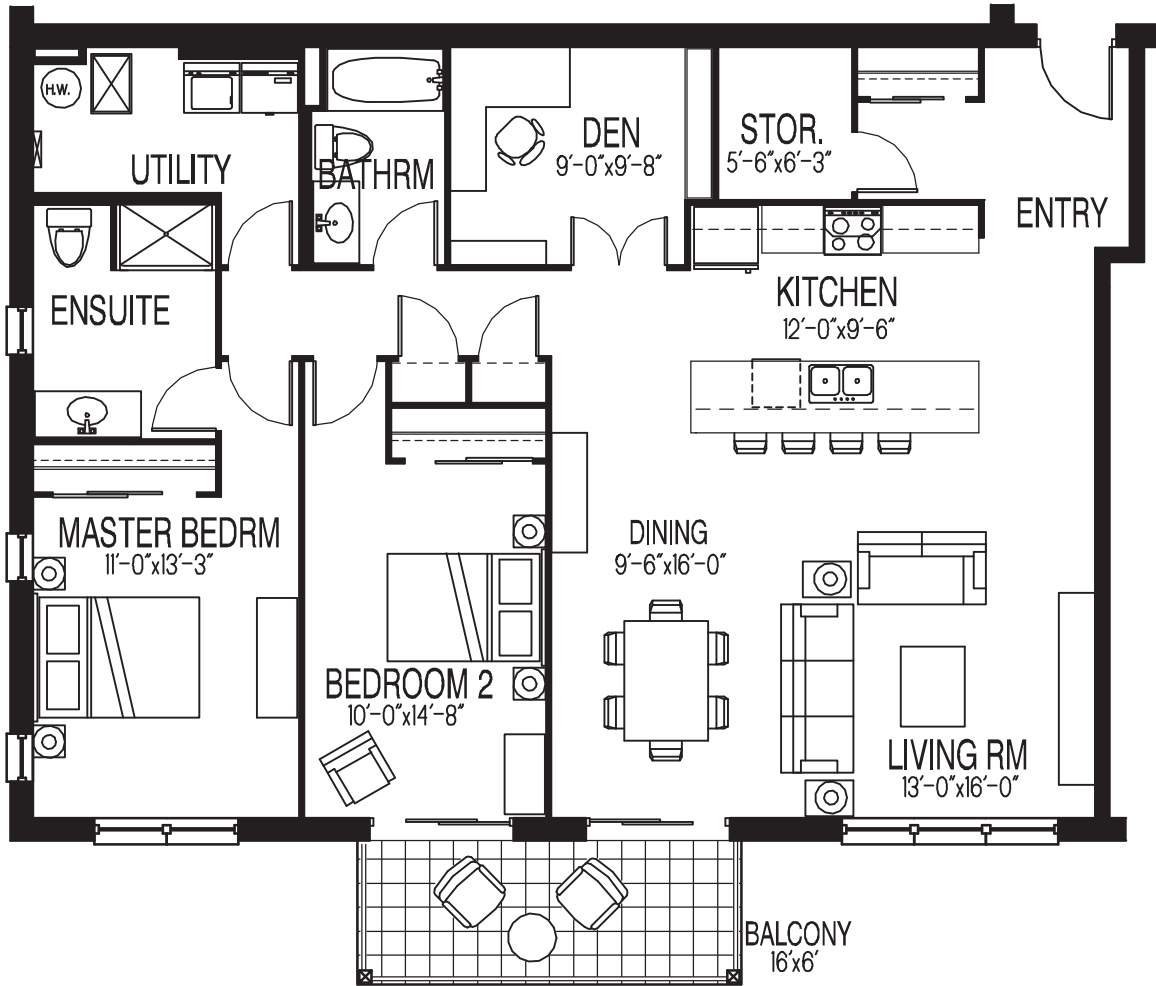

# The Kimberly

1538 sq/ft

Phase II

## Features

Courtyard View  
 2 Bedroom with Den  
 Storage room in unit

Balcony off Dining and 2nd Bedrm.  
 Large Island with open concept living  
 Living Room has large 9' wide window

## Key plans

Artist's Concept Only - All measurements and specifications are approximate and subject to change at the builders discretion. Actual construction may not conform to this design concept. E.& O.E.