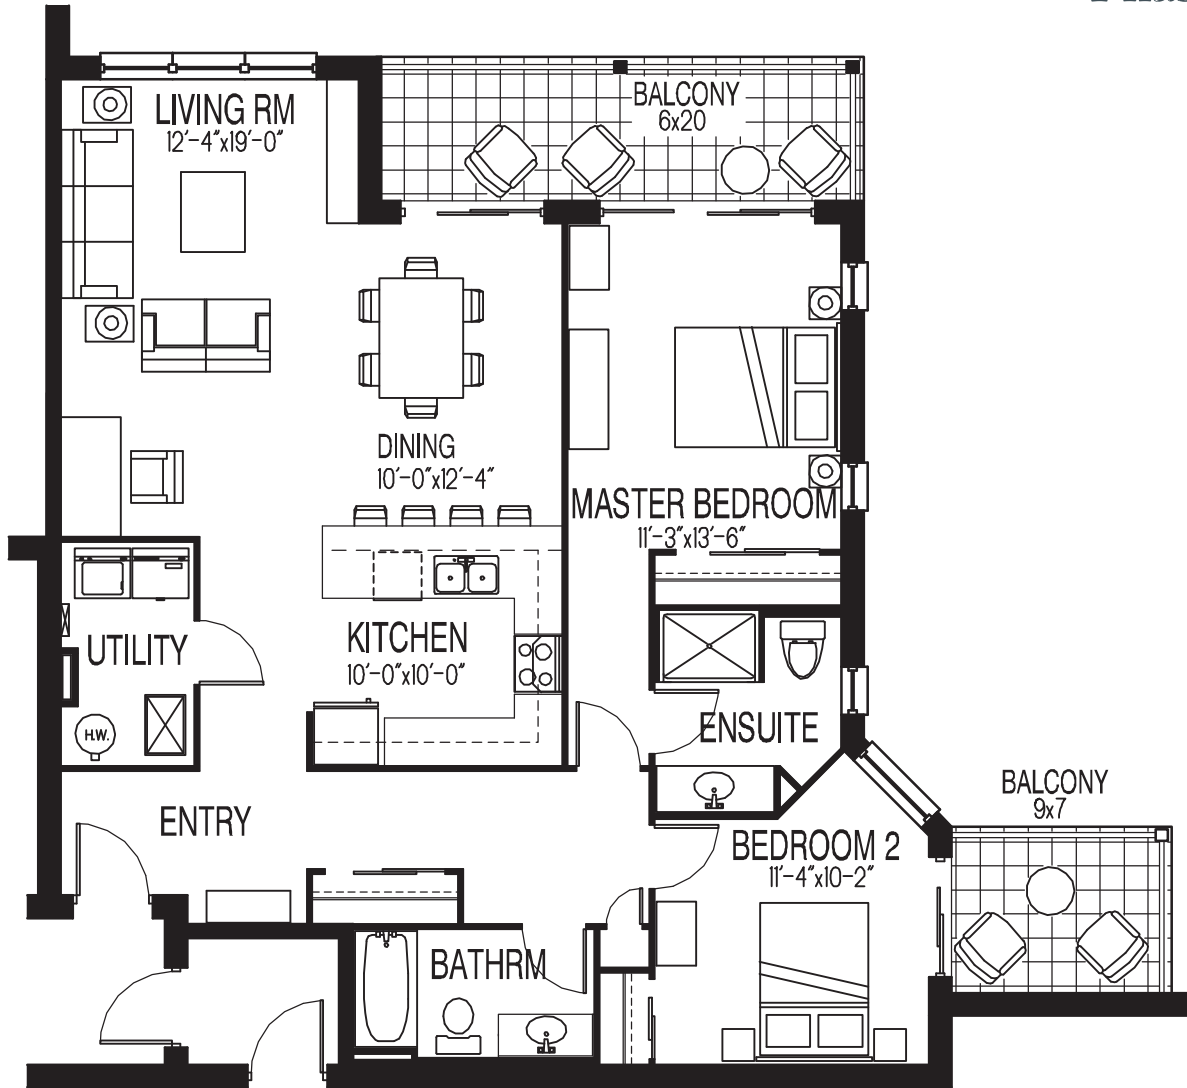

# The Woodchester

1280 sq/ft

## Phase II

### Features

Facing Muskoka River

2 Bedroom

Balcony off the Master Bedroom.

2nd Balcony access from 2nd Bedrm.

Master Bedrm. has 9' wide patio door to balcony

Living Room has large 9' wide window

### Key plans

Artist's Concept Only - All measurements and specifications are approximate and subject to change at the builders discretion. Actual construction may not conform to this design concept. E. & O.E.