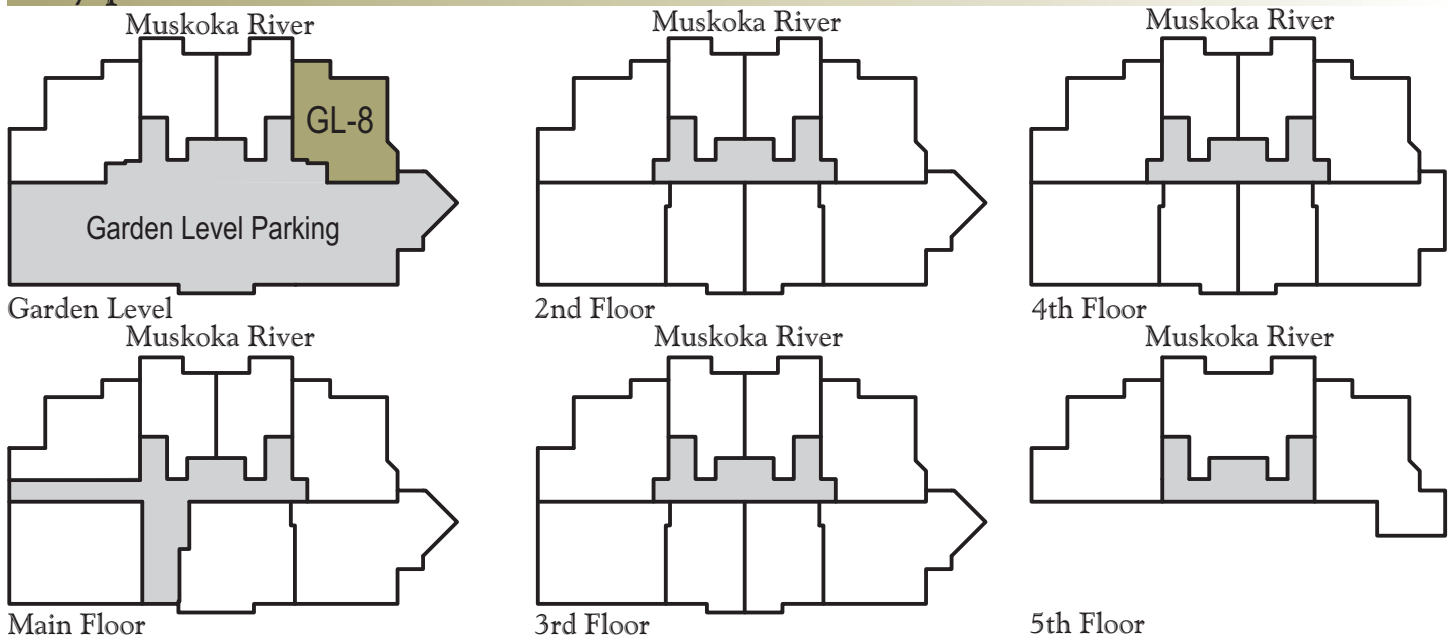

## Phase II

### Features

Facing Muskoka River

2 Bedroom

Balcony off the Master Bedroom.

2nd Balcony access from 2nd Bedrm.

Master Bedrm. has 9' wide patio door to balcony

Living Room has large 9' wide window

### Key plans

Artist's Concept Only - All measurements and specifications are approximate and subject to change at the builders discretion. Actual construction may not conform to this design concept. E. & O.E.